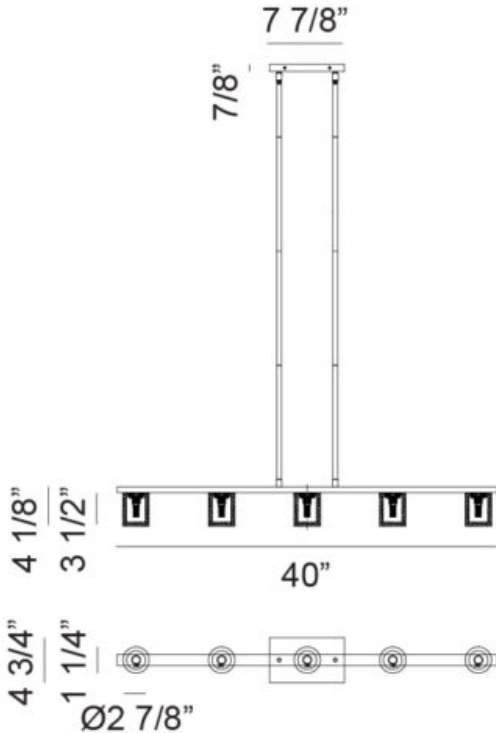

matteolighting.com
info@matteolighting.com

Toll: 1 844 628 8368
Tel: 604 560 5136

Canada: 100-1873 Forge Place Abbotsford, BC V2T 0L2
USA: 6875 Speedway Blvd. Ste 106 Las Vegas, NV 89115

Project: _____

Company: _____

Location: _____ SPEC #: _____

Approved On: _____ Approved By: _____

Chandelier