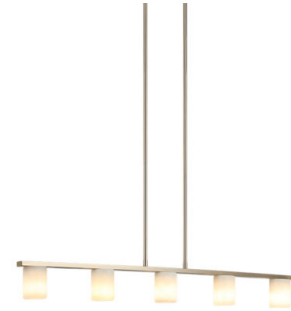

Chandelier